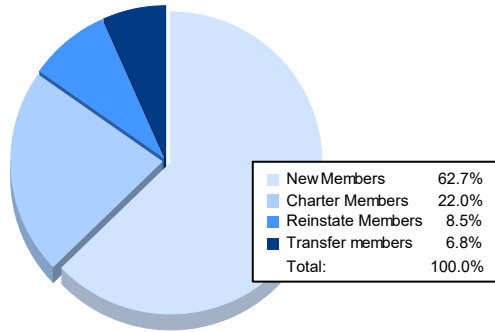

Year	New Clubs	Dropped Clubs	Gain/ Loss Clubs	New Members	Charter Members	Reinstate Members	Transfer Members	Total Member Added	Total Members Dropped	Gain/ Loss Members
2016-2017	0	1	-1	103	1	5	6	115	186	-71
2017-2018	0	3	-3	124	0	2	10	136	194	-58
2018-2019	0	2	-2	78	0	8	2	88	141	-53
2019-2020	0	0	0	51	0	2	4	57	131	-74
2020-2021	1	3	-2	37	13	5	4	59	129	-70
<b>Average</b>	<b>0</b>	<b>2</b>	<b>-2</b>	<b>79</b>	<b>3</b>	<b>4</b>	<b>5</b>	<b>91</b>	<b>156</b>	<b>-65</b>

### Membership Composition June 2021 Cumulative

### Gender Composition June 2021 Cumulative