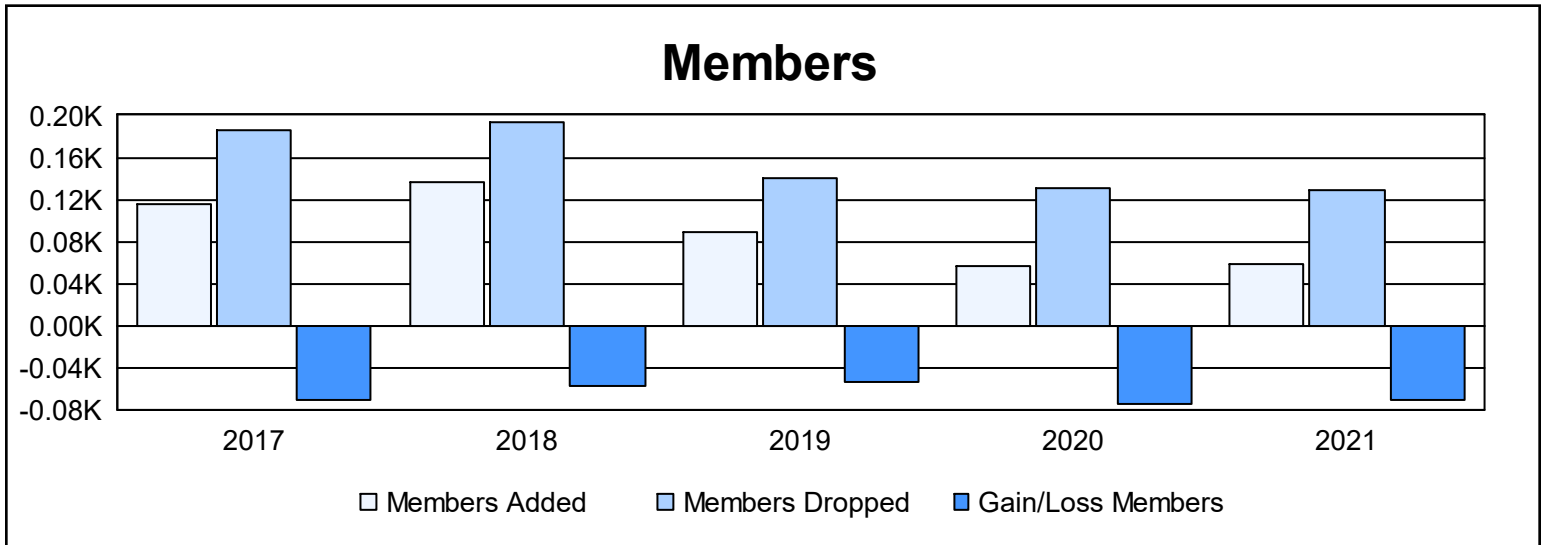

Year	New Clubs	Dropped Clubs	Gain/ Loss Clubs	New Members	Charter Members	Reinstate Members	Transfer Members	Total Member Added	Total Members Dropped	Gain/ Loss Members
2016-2017	0	1	-1	103	1	5	6	115	186	-71
2017-2018	0	3	-3	124	0	2	10	136	194	-58
2018-2019	0	2	-2	78	0	8	2	88	141	-53
2019-2020	0	0	0	51	0	2	4	57	131	-74
2020-2021	1	3	-2	37	13	5	4	59	129	-70
<b>Average</b>	<b>0</b>	<b>2</b>	<b>-2</b>	<b>79</b>	<b>3</b>	<b>4</b>	<b>5</b>	<b>91</b>	<b>156</b>	<b>-65</b>

### Membership Composition June 2021 Cumulative