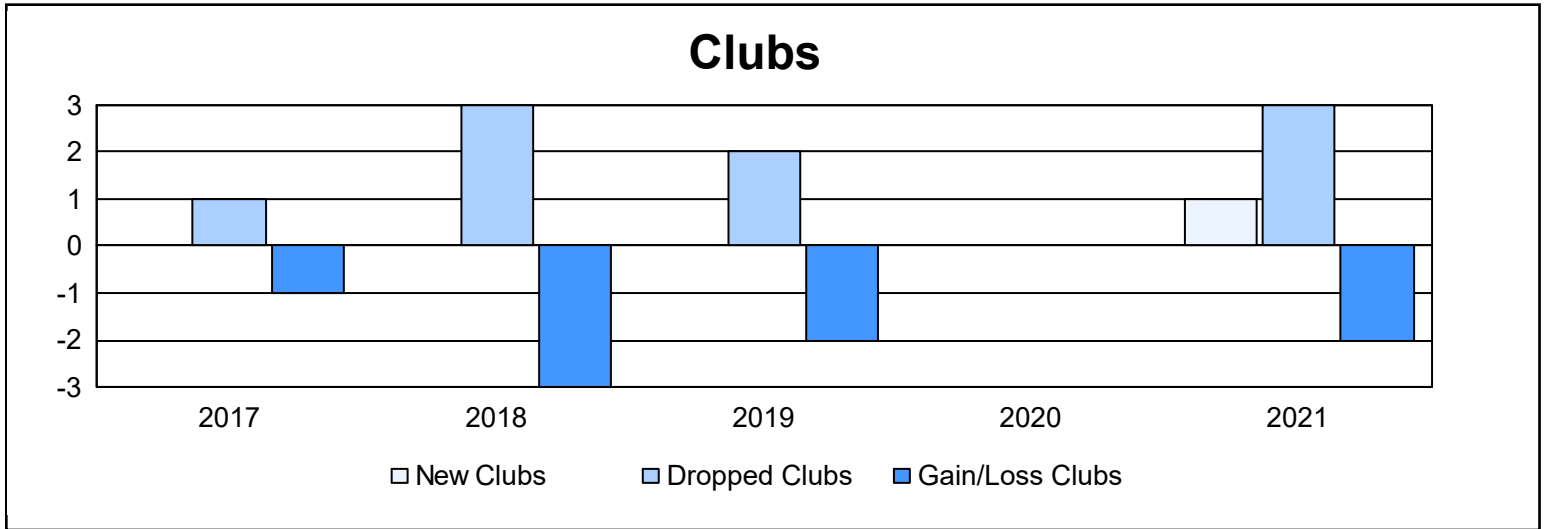

Year	New Clubs	Dropped Clubs	Gain/ Loss Clubs	New Members	Charter Members	Reinstate Members	Transfer Members	Total Member Added	Total Members Dropped	Gain/ Loss Members
2016-2017	0	1	-1	103	1	5	6	115	186	-71
2017-2018	0	3	-3	124	0	2	10	136	194	-58
2018-2019	0	2	-2	78	0	8	2	88	141	-53
2019-2020	0	0	0	51	0	2	4	57	131	-74
2020-2021	1	3	-2	37	13	5	4	59	129	-70
<b>Average</b>	<b>0</b>	<b>2</b>	<b>-2</b>	<b>79</b>	<b>3</b>	<b>4</b>	<b>5</b>	<b>91</b>	<b>156</b>	<b>-65</b>

### Membership Composition June 2021 Cumulative